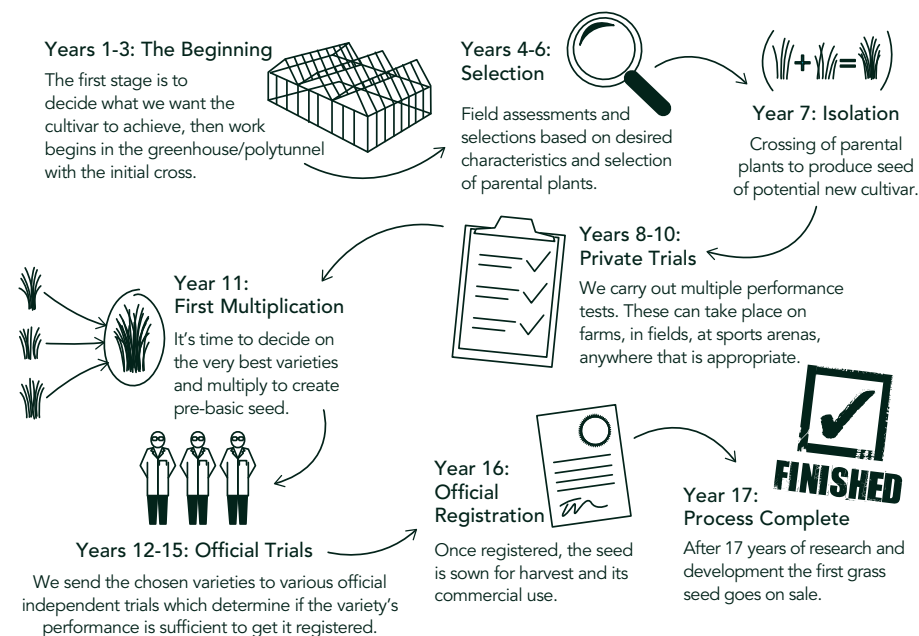

GRASS SEED QUALITY

Important facts to consider when buying grass seed.

Not all grass is created equal...

In the UK there are two standards for grass seed - EC and HVS Standards.

All grass seed must be at EC Standards, but as the grass experts, we subscribe to a Higher Voluntary Standard. Not many companies do.

Species	Min Purity EC	Min Purity HVS	Min Germination
Perennial Ryegrass	96%	98%	80%
Red Fescue	90%	98%	75%
Smooth Stalked Meadowgrass	85%	98%	75%
Bent	90%	n/a	75%
Sheeps / Hard Fescue	85%	n/a	75%

Impact on grass seed:

Based on our standard	525g carton
Barenbrug UK	468g pure live seed
EC	354g pure live seed

Using premium grass seed means more grass on the lawns for your customers - simple really.

Coated seeds = greater results?

Many competitors also coat seeds. From our own and independent professional trials we have not found any products that offer significant agronomic benefits to our customers, apart from one wetting agent product called Yellow Jacket, which was launched in the professional sport market in 2018.

Perennial Ryegrass	Per Kg	Seed Coating	Purity	Actual Weight of Seed	Min. Germination	Pure Live Seed
Barenbrug UK	1kg	0	98%	980g	90%	882g
EC Standards (powder coat)	1kg	20%	96%	768g	80%	614g
EC Standards (clay cost)	1kg	50%	96%	480g	80%	384g