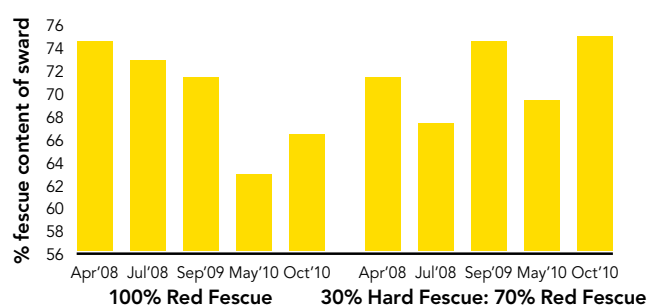

Hardtop and Beacon hard fescue offer superior performance under many stress factors associated with turf areas that this blend is used for. These include drought, heat, cold and low nutrition. This fact was highlighted in an extensive trial in conjunction with the STRI that looked at grass mixture performance under "low input" maintenance (6-7mm mowing height, low nutrition, brushing). Under "low input" parameters a seed blend of 30% hard fescue, 70% red fescue outperformed a more traditional option of 100% red fescue (see Figure 1). The mix with hard fescue maintained higher proportions of fescue (i.e. less *Poa annua* invasion) during the trial.

The red fescue cultivars in the mix are all consistent performers, and are all ranked highly in the BSPB Turfgrass Seed booklet. Of particular note is the outstanding red thread tolerance of *Barrissee* (ranked #1), an important factor in fairways under low nutrition.

Figure 1 Fescue composition of 100% red fescue and 30% hard: 70% red fescue plots after over 4 years trialing under a low input maintenance regime

IN THE BAG

- 35% **BARRISSE**
Strong creeping red fescue
- 30% **VIKTORKA**
Slender creeping red fescue
- 20% **MUSICA**
Chewings red fescue
- 7.5% **HARDTOP**
Hard fescue
- 7.5% **BEACON**
Hard fescue

- Sowing rate:** 20-35g per m²
- Overseeding rate:** 15-25g per m²
- Sowing depth:** 8-12mm
below thatch
- Mowing height:** Down to 7mm
- Pack size:** 20kg
- Yellow jacket:** 10kg

Available with

Find out more on page 10 or visit www.barenbrug.co.uk