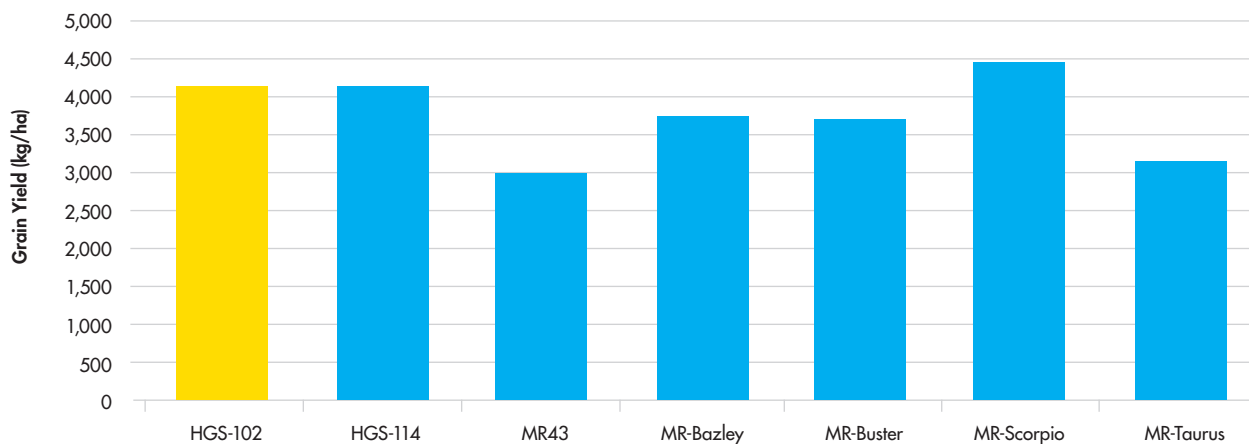

#### Better than:

MR-Bazley, G22 and Dominator

#### Sowing rate:

Dryland 30,000 - 40,000 plants/ha  
Irrigation 70,000 - 110,000 plants/ha

FEATURES	ADVANTAGES	BENEFITS
Mid-late flowering	Greater top end yield potential	Maximise more favourable growing conditions
High test weight	Ability to fill the grain in a tough finish, or add extra yield in a good finish	Low screens and high test weight, farmer gets paid for the whole crop
Great head exertion	Harvest friendly	Quicker, cleaner harvest
Deep red grain colour	Attractive to a range of markets	Greater selling options

## TRIAL RESULTS

**Bongeen 2016** Grain Yield (kg/ha) - Grain Sorghum

**Clifton/Allora - 2016** Grain Yield (kg/ha) - Grain Sorghum

**Orion - 2016** Grain Yield (kg/ha) - Grain Sorghum

Freecall: 1800 007 333  
[www.heritage-seeds.com.au](http://www.heritage-seeds.com.au)