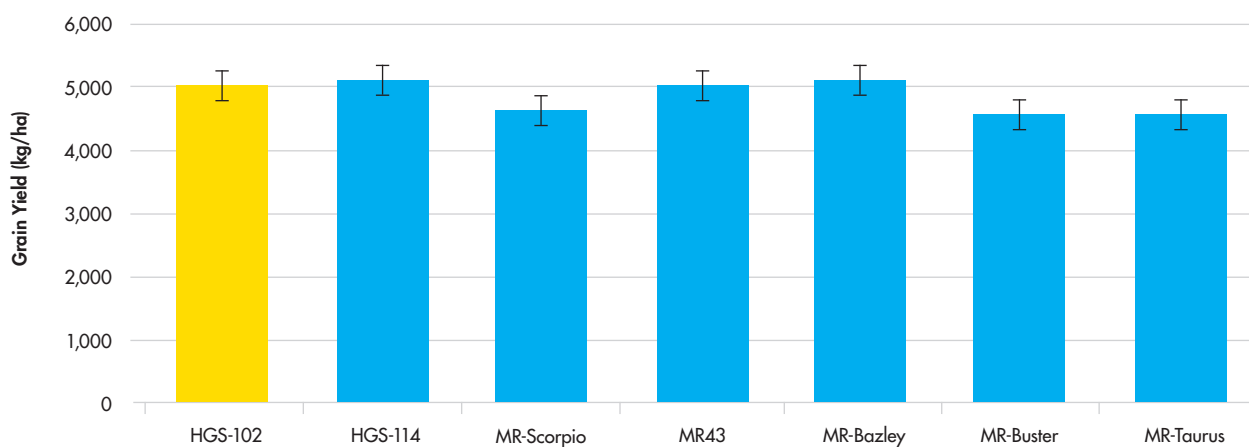

#### Sowing rate:

Dryland 30,000 - 40,000 plants/ha  
Irrigation 70,000 - 110,000 plants/ha

FEATURES	ADVANTAGES	BENEFITS
Mid-late flowering	Greater top end yield potential	Maximise more favourable growing conditions
High test weight	Ability to fill the grain in a tough finish, or add extra yield in a good finish	Low screens and high test weight, farmer gets paid for the whole crop
Great head exertion	Harvest friendly	Quicker, cleaner harvest
Deep red grain colour	Attractive to a range of markets	Greater selling options

## TRIAL RESULTS

**Bongeen 2016** Grain Yield (kg/ha) - Grain Sorghum

**Clifton/Allora - 2016** Grain Yield (kg/ha) - Grain Sorghum

**Orion - 2016** Grain Yield (kg/ha) - Grain Sorghum

Freecall: 1800 007 333  
[www.heritage-seeds.com.au](http://www.heritage-seeds.com.au)