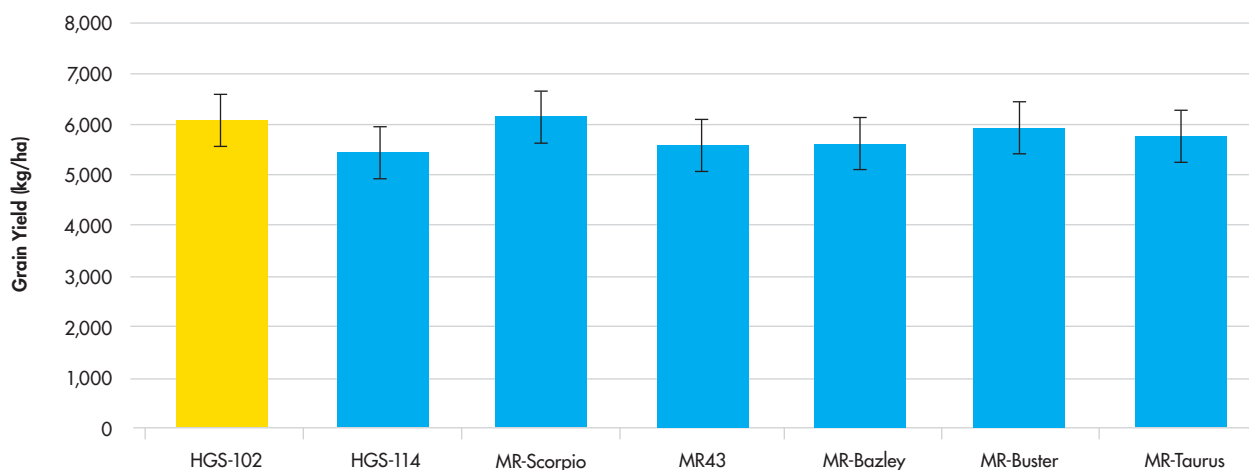

#### Better than:

MR-Bazley, G22 and Dominator

#### Sowing rate:

Dryland 30,000 - 40,000 plants/ha  
Irrigation 70,000 - 110,000 plants/ha

FEATURES	ADVANTAGES	BENEFITS
Mid-late flowering	Greater top end yield potential	Maximise more favourable growing conditions
High test weight	Ability to fill the grain in a tough finish, or add extra yield in a good finish	Low screens and high test weight, farmer gets paid for the whole crop
Great head exertion	Harvest friendly	Quicker, cleaner harvest
Deep red grain colour	Attractive to a range of markets	Greater selling options

## TRIAL RESULTS

**Bongeen 2016** Grain Yield (kg/ha) - Grain Sorghum

**Clifton/Allora - 2016** Grain Yield (kg/ha) - Grain Sorghum

**Orion - 2016** Grain Yield (kg/ha) - Grain Sorghum

Freecall: 1800 007 333  
[www.heritage-seeds.com.au](http://www.heritage-seeds.com.au)